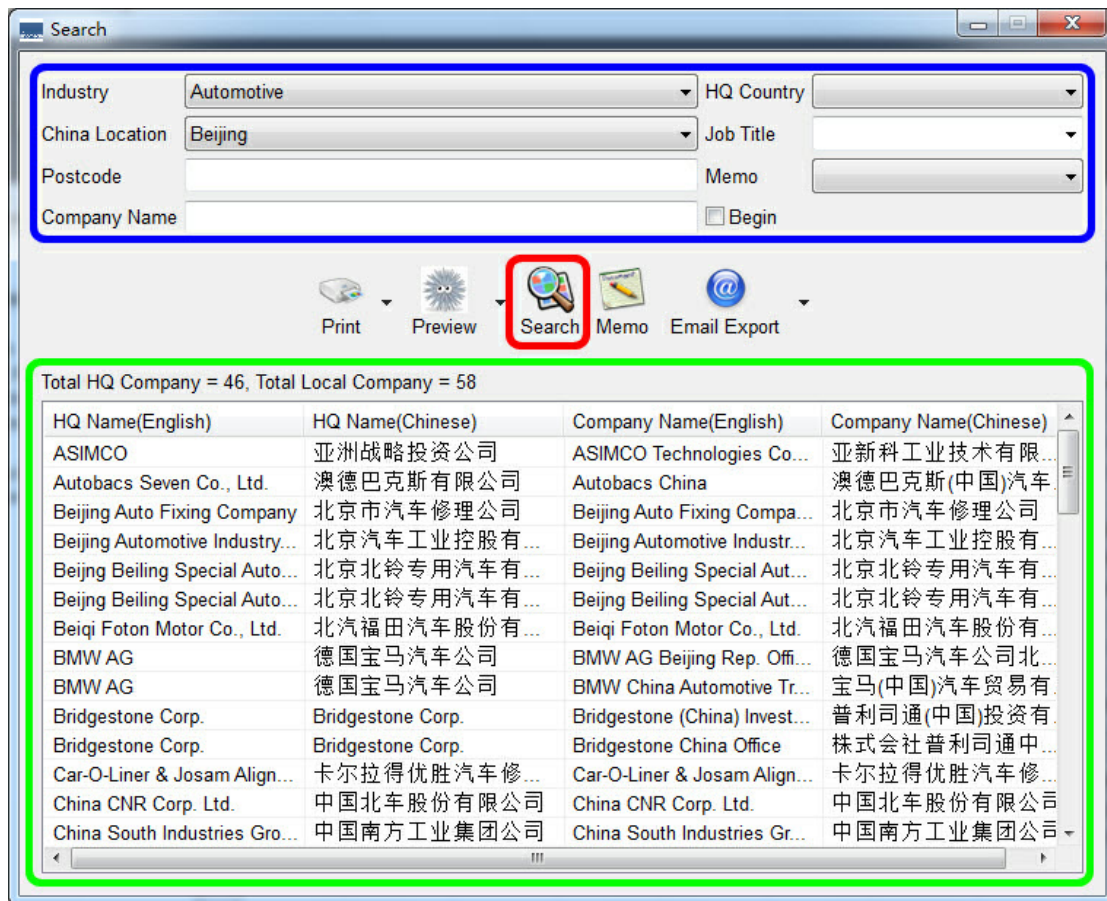

Total HQ Company = 58, Total Local Company = 83

(Pic. 01)

The main frame of the **China Manufacturing Directory** application consists of four parts:

1. At the top of the main page (indicated with a red frame) is the menu area, with 'Print', 'Preview', 'Search', 'Memo' and 'E-mail export' buttons and selection menus linked to related functions.
2. On the left of the main page (marked with a green frame) is the search area, which includes four main search function menus, four different to search the database. If you left-click the different tabs at the top of the search area, different keywords appear for you to select from.
3. In the middle of the main page (marked with a blue frame) is the main window for information output, occupying the biggest area of the whole page.
4. At the bottom of the main page (marked with a black frame) is a window with detailed information.

Print Labels (Chinese): print the content of 'Label Preview' (Chinese)

Print Labels (English): print the content of 'Label Preview' (English)

1.2 Preview

This menu will call an independent text window with preview options in which you can see the real print effect. Correspondingly, it also has three different previews:

Listing Preview: List detailed information of chosen subjects consisting of the company's information from the headquarter name to the contact person in its subsidiaries.

Label Preview (Chinese): list the contact information of particular companies in Chinese.

Label Preview (English): list the contact information of particular companies in English.

1.3 Search

(Pic. 02)

Invoke an independent page (shown above) to search particular information with related key words on the top of the page (marked with a blue frame) and press the search button (marked with a red frame). The searching result will then be shown in the window below (marked with a green frame).