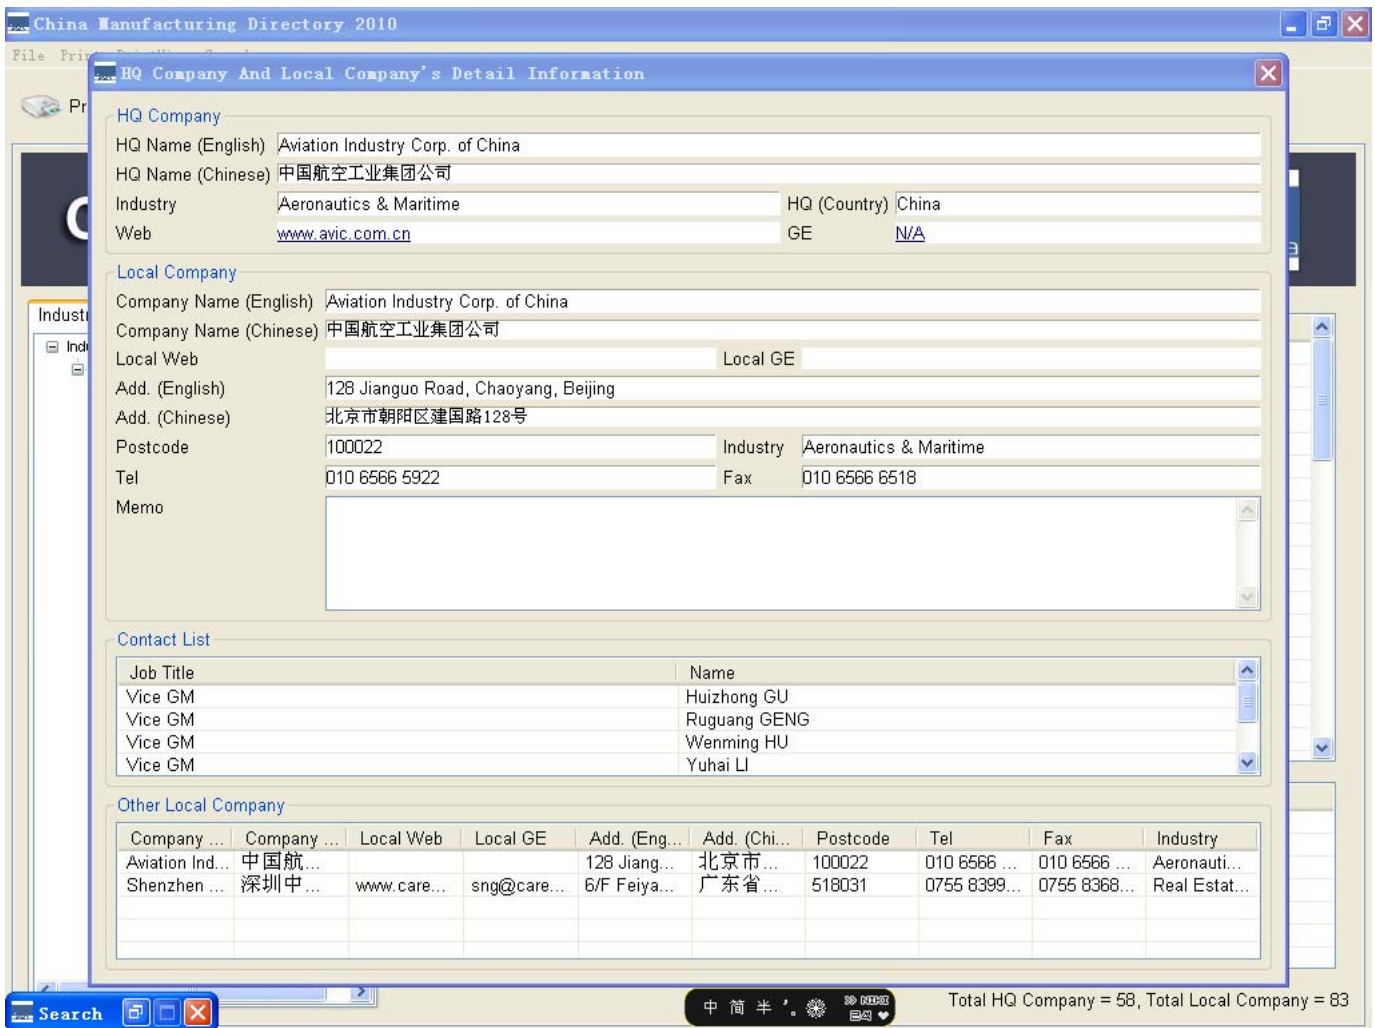

User Guide

This application works under all versions of the Windows operating system.

WELCOME PAGE

(Pic. 00)

As shown above, the welcome page consists of six function buttons.

1. 'Go to Database' links to the **China Manufacturing Directory 2010**;
2. 'User Guide' links to this document;
3. 'CER Website' links;
4. 'CER Online Store' links;
5. 'Entry/Update Form' links to this document in Word format;
6. 'Other Product's links to information on other CER products;

Total HQ Company = 58, Total Local Company = 83

(Pic. 01)

The main frame of the **China Manufacturing Directory** application consists of four parts:

1. At the top of the main page (indicated with a red frame) is the menu area, with 'Print', 'Preview', 'Search', 'Memo' and 'E-mail export' buttons and selection menus linked to related functions.
2. On the left of the main page (marked with a green frame) is the search area, which includes four main search function menus, four different to search the database. If you left-click the different tabs at the top of the search area, different keywords appear for you to select from.
3. In the middle of the main page (marked with a blue frame) is the main window for information output, occupying the biggest area of the whole page.
4. At the bottom of the main page (marked with a black frame) is a window with detailed information.