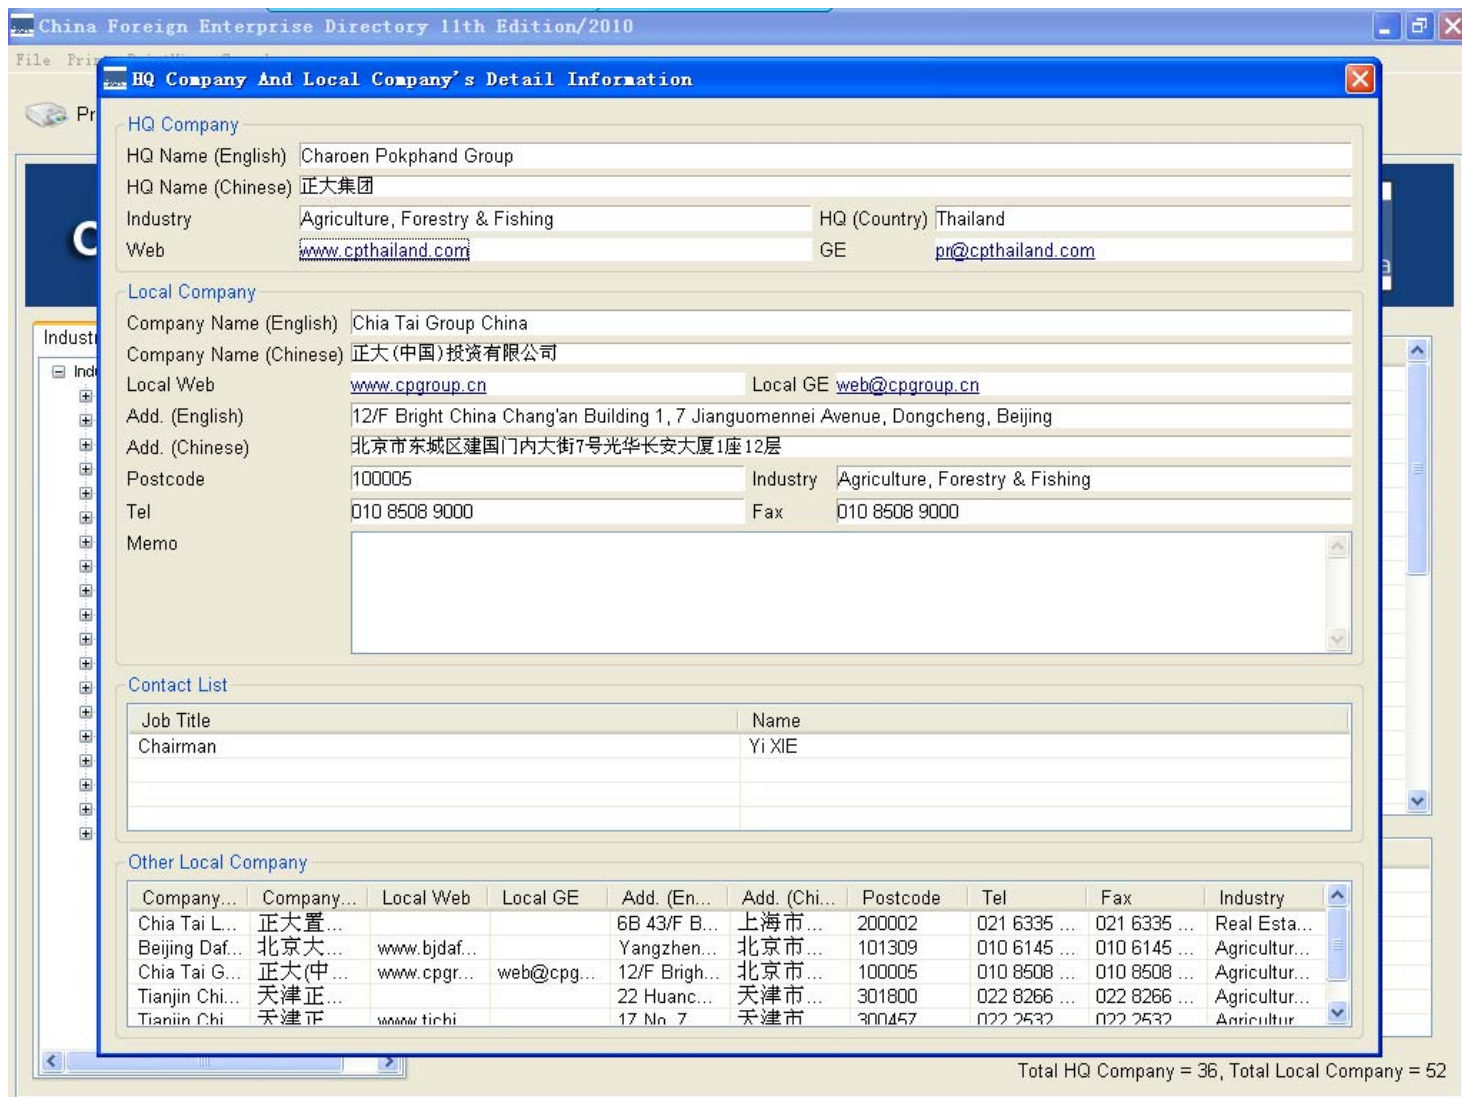

Total HQ Company = 36, Total Local Company = 52

(Pic. 01)

The main frame of the **FED** application consists of four parts:

1. At the top of the main page (indicated with a red frame) is the menu area, with 'Print', 'Preview', 'Search', 'Memo' and 'E-mail export' buttons and selection menus linked to related functions.
2. On the left of the main page (marked with a green frame) is the search area, which includes four main search function menus, four different to search the database. If you left-click the different tabs at the top of the search area, different keywords appear for you to select from.
3. In the middle of the main page (marked with a blue frame) is the main window for information output, occupying the biggest area of the whole page.
4. At the bottom of the main page (marked with a black frame) is a window with detailed information.