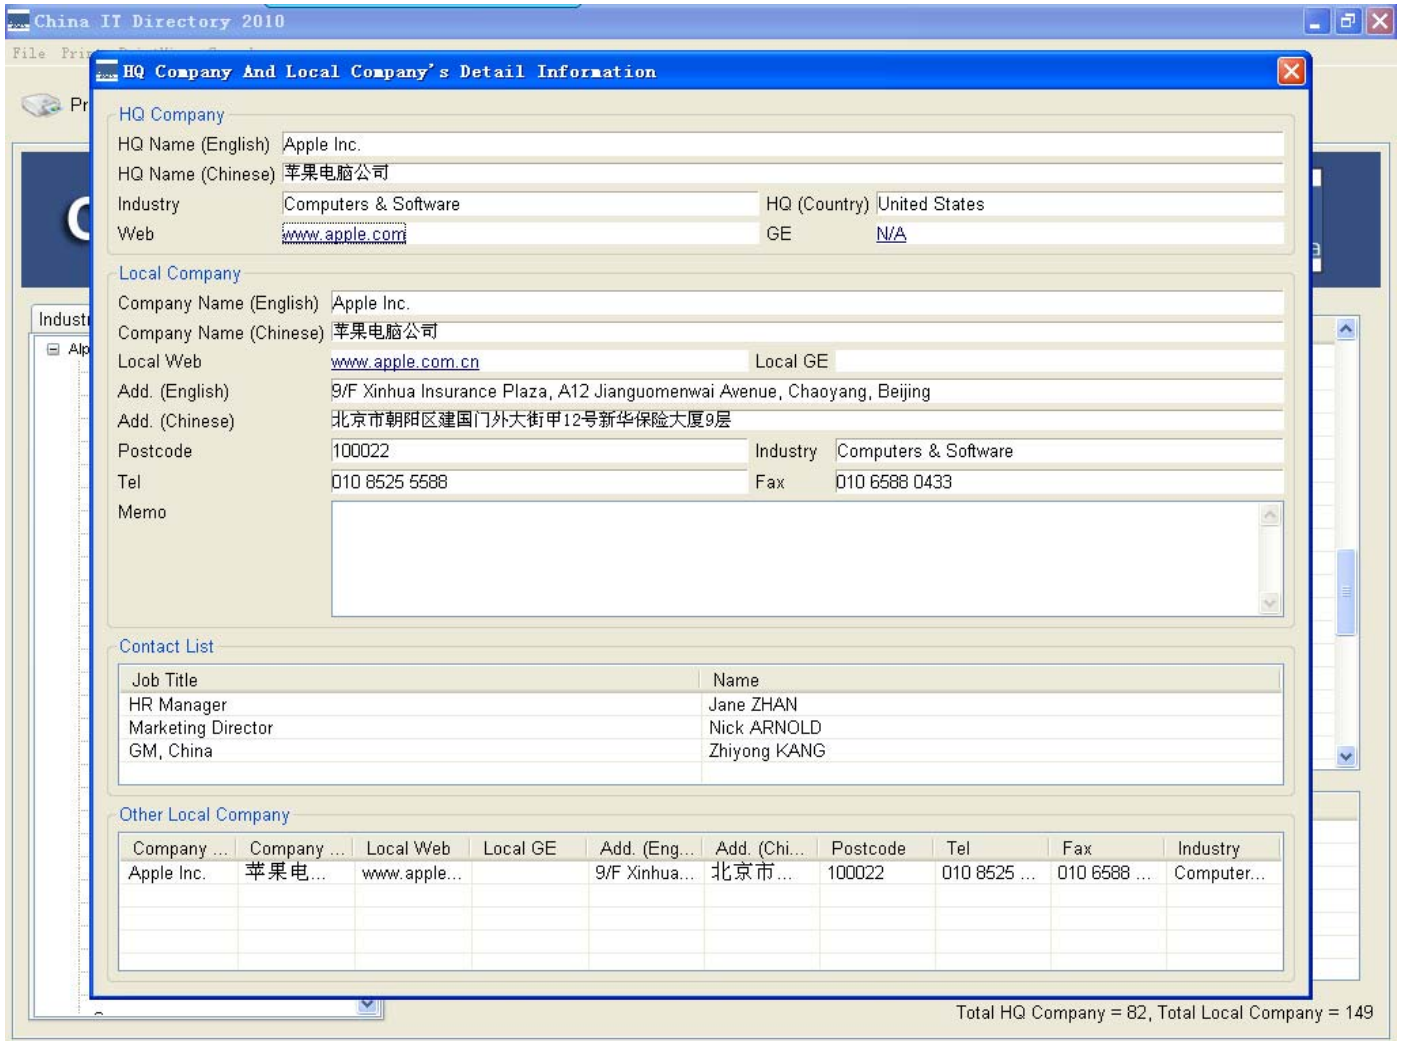

MAIN FRAME

China IT Directory 2010

File Print PrintView Search

Print Preview Search Memo Email Export

China IT Directory 2010

sinomedia

Industry Country Alphabetical Location

- Industry
 - Computers & Software
 - Computers & Software
 - IT Solutions & Outsourcing
 - Online
 - Telecommunications

(Pic. 01)

The main frame of the **China IT Directory** application consists of four parts:

1. At the top of the main page (indicated with a red frame) is the menu area, with 'Print', 'Preview', 'Search', 'Memo' and 'E-mail export' buttons and selection menus linked to related functions.
2. On the left of the main page (marked with a green frame) is the search area, which includes four main search function menus, four different to search the database. If you left-click the different tabs at the top of the search area, different keywords appear for you to select from.
3. In the middle of the main page (marked with a blue frame) is the main window for information output, occupying the biggest area of the whole page.
4. At the bottom of the main page (marked with a black frame) is a window with detailed information.